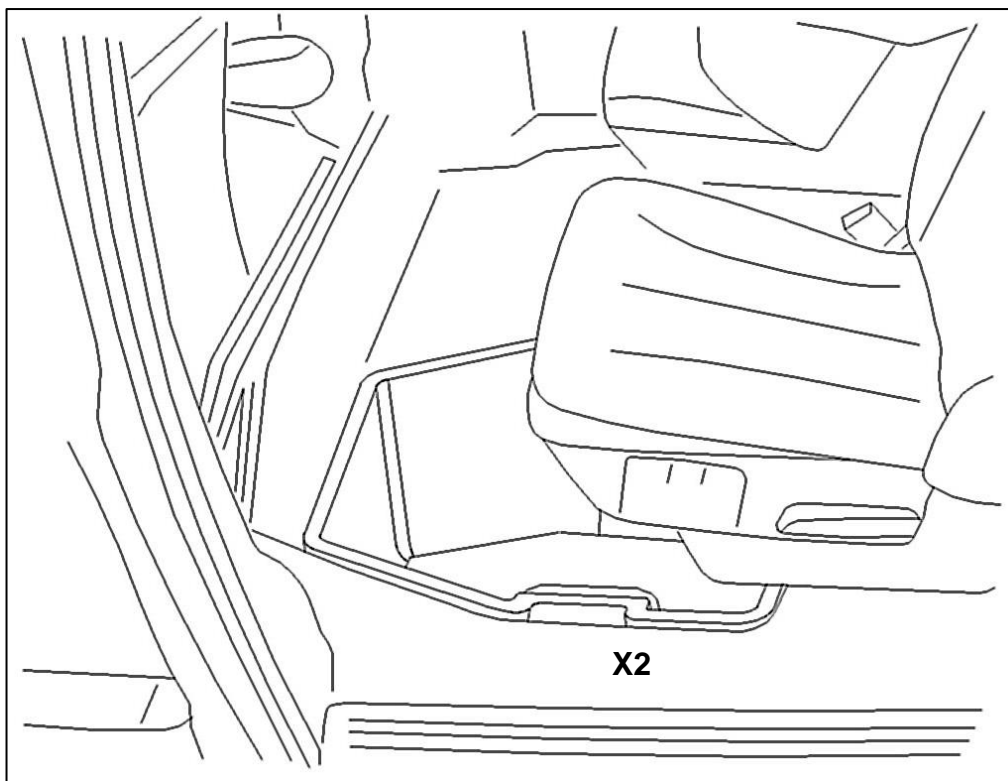

Stow N Go Bin

www.mopar.com

Call Out	Description	Quantity	Service Part (Y/N)	Part Number
1	Storage Bin	2	N	82214532AB
2	Carpet Insert	2	N	

Document Revision History

Date	Section	Summary of Changes Made	Notes
09/11/2015		Initial release	