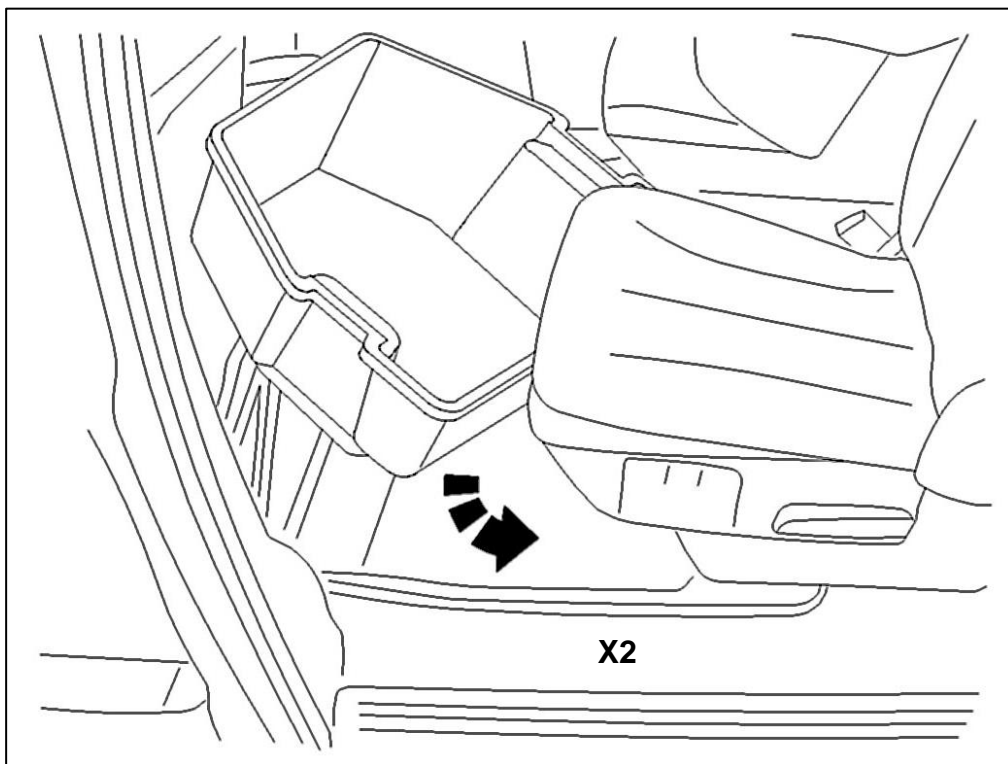

Stow N Go Bin

www.mopar.com

Call Out	Description	Quantity	Service Part (Y/N)	Part Number
1	Storage Bin	2	N	82214532AB
2	Carpet Insert	2	N	

Document Revision History

Date	Section	Summary of Changes Made	Notes
09/11/2015		Initial release	