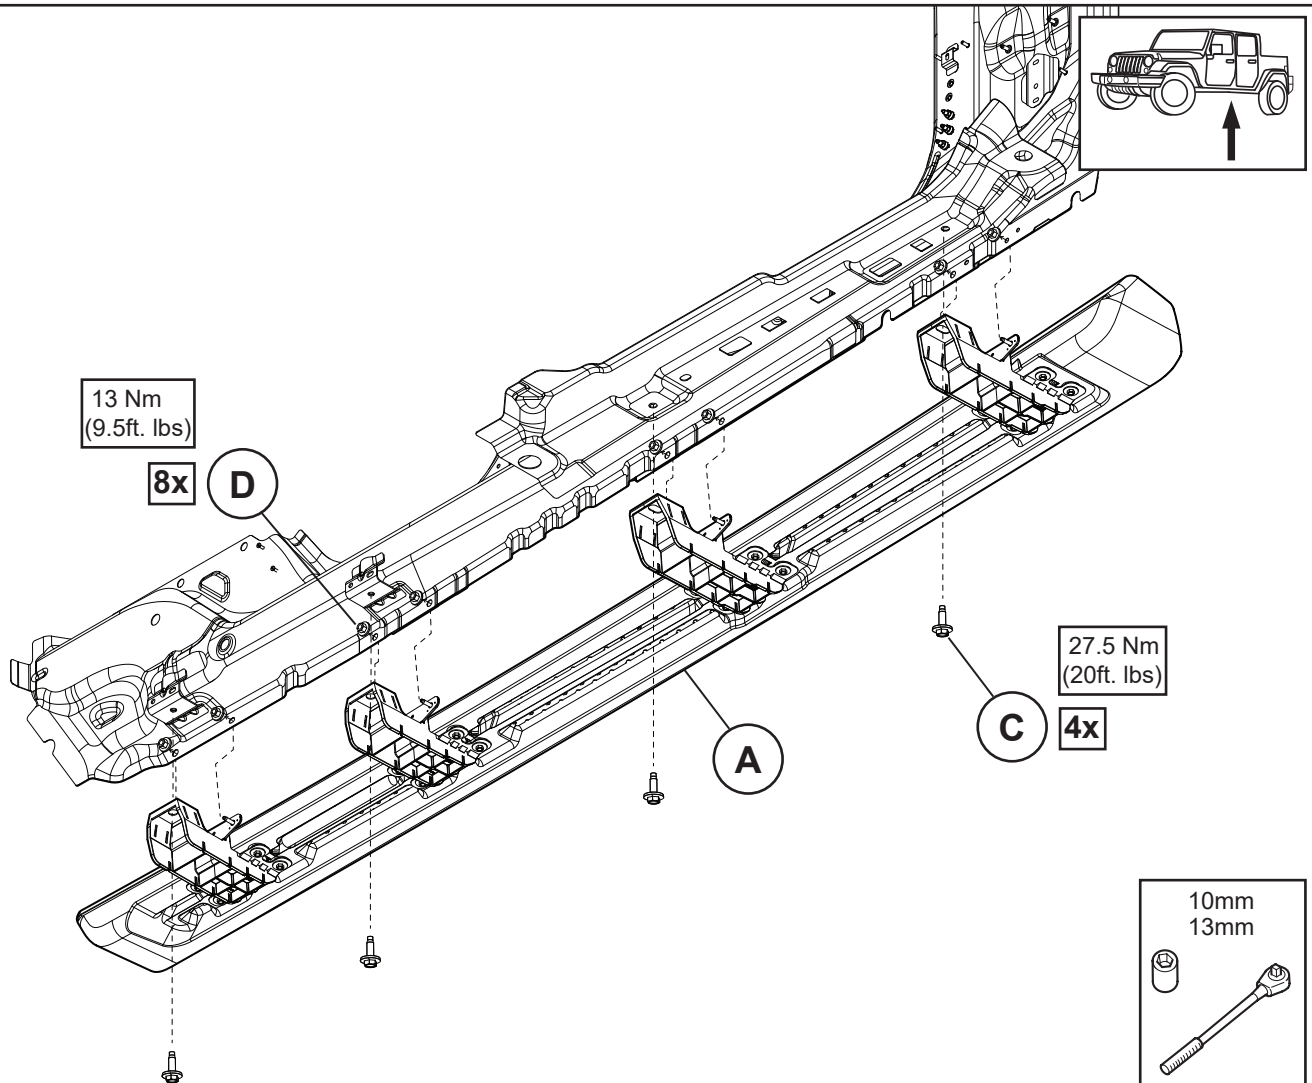

# Jeep Truck Running Board - 4 Door

**A** LH

**B** RH

**C** 8x

**D** 16x 10mm

Note: Repeat for other side