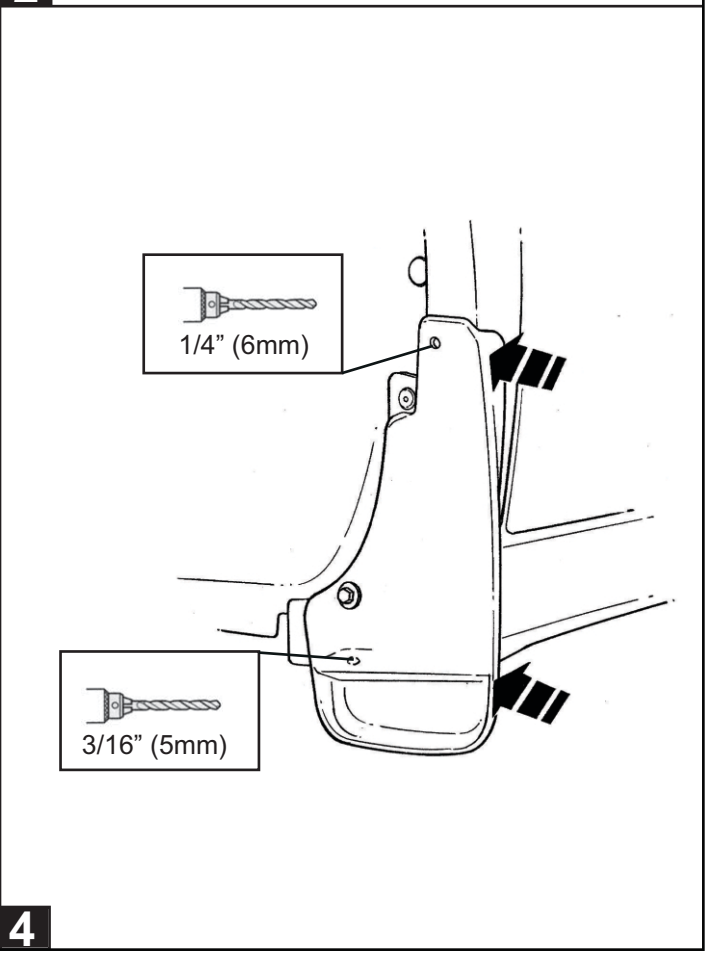

Plastic

**E** 2X

Metal

**F** 2X

3/16" (5.0 mm)  
1/4" (6.0 mm)

#2  
#3

7mm Socket/Driver

Plastic/Metal