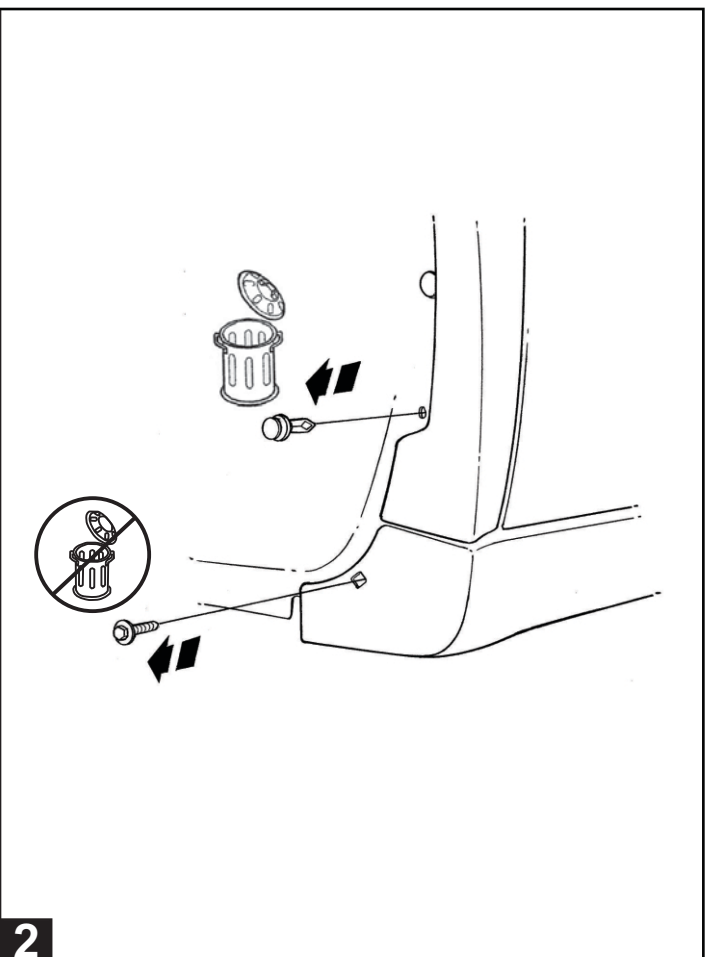

Plastic

**E** 2X

Metal

**F** 2X

3/16" (5.0 mm)  
1/4" (6.0 mm)

#2  
#3

7mm Socket/Driver

Plastic/Metal