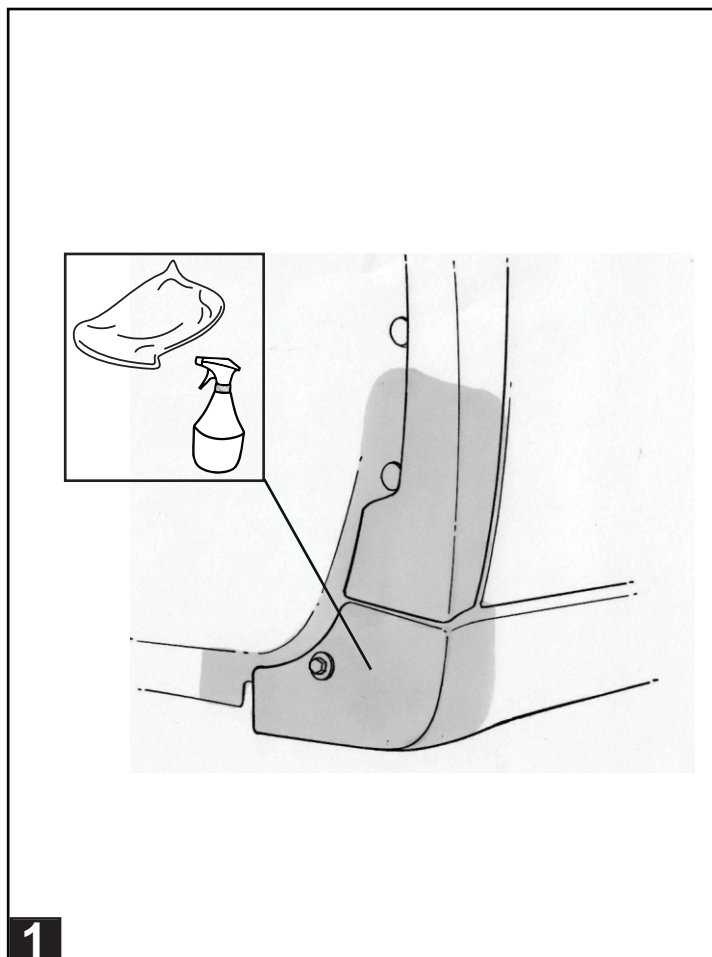

Plastic

**E** 2X

Metal

**F** 2X

3/16" (5.0 mm)  
1/4" (6.0 mm)

#2  
#3

7mm Socket/Driver

Plastic/Metal