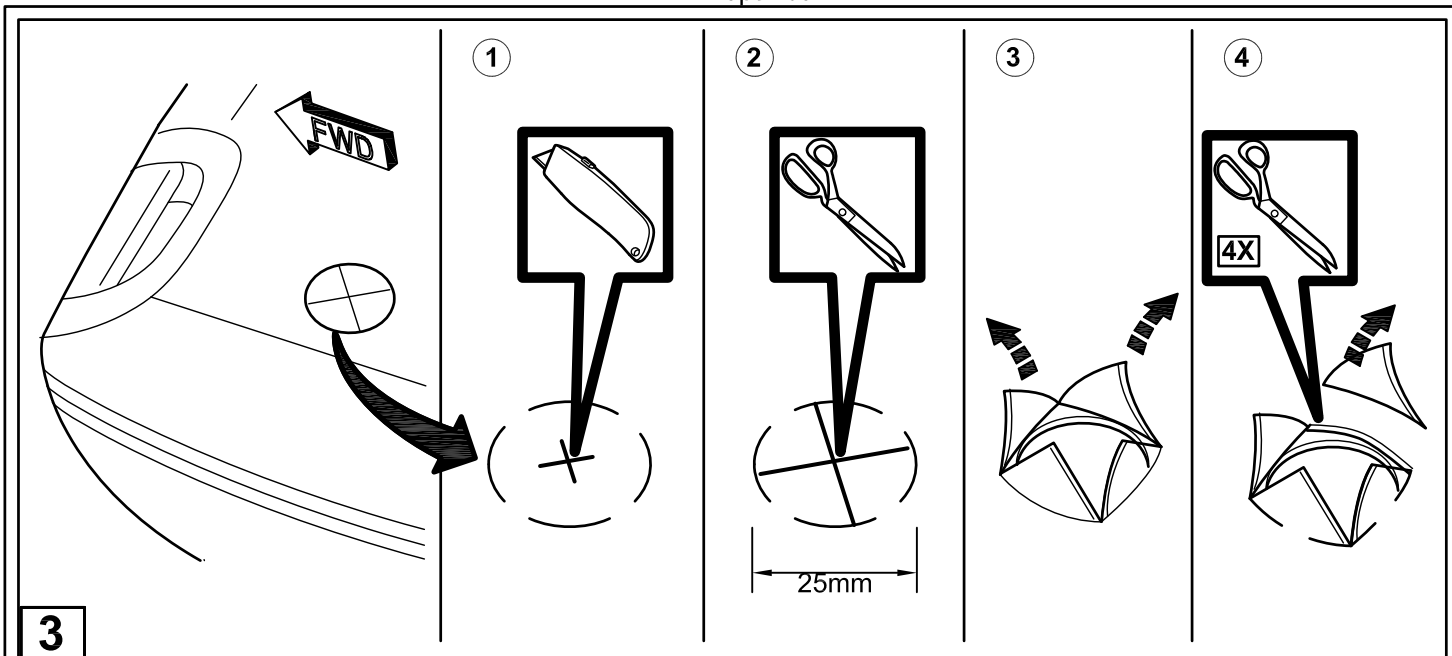

SEAT BACK MATS JEEP WRANGLER

www.mopar.com

1

2

10X

6