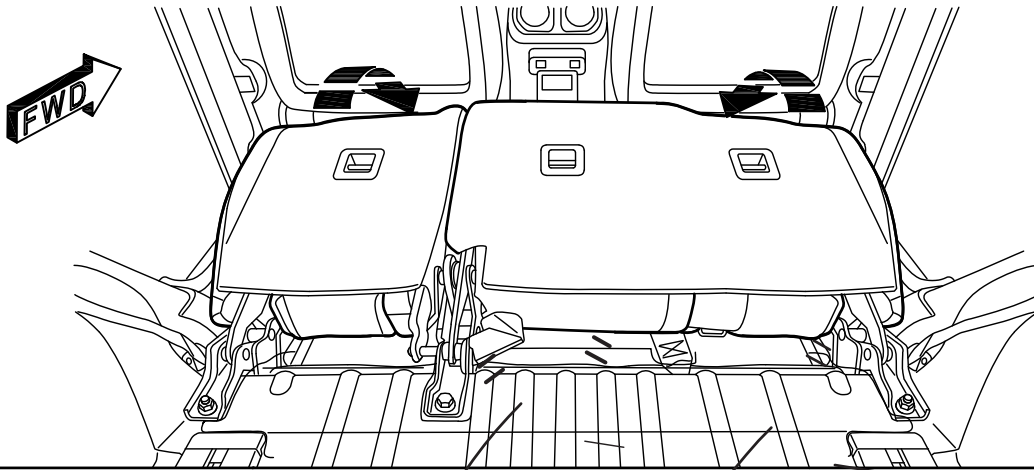

SEAT BACK MATS JEEP WRANGLER

www.mopar.com

1

2

10X

6