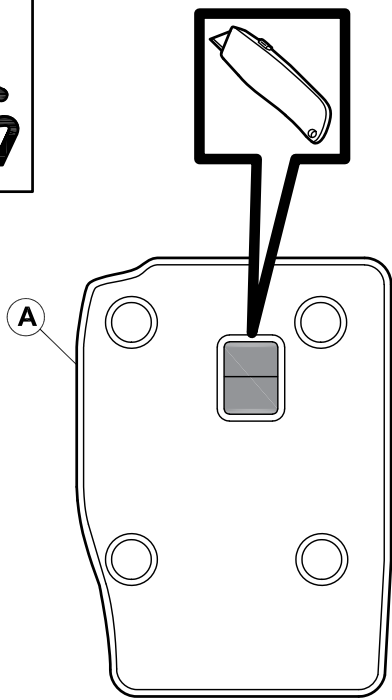

SEAT BACK MATS JEEP WRANGLER

www.mopar.com

1

2

10X

6