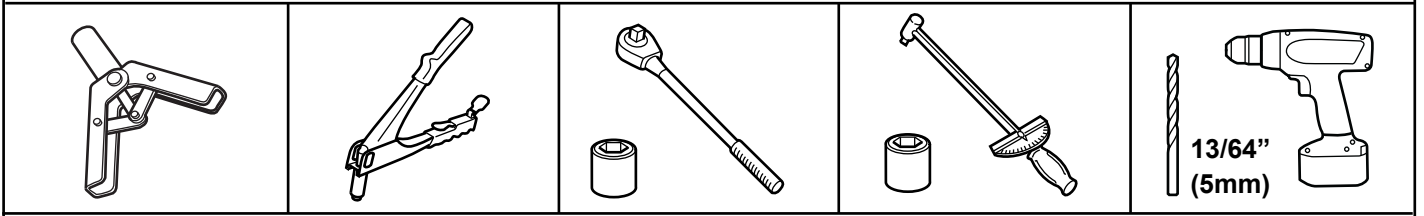

REAR SPLASH GUARDS JEEP WAGONEER

www.mopar.com

3

4

5

6