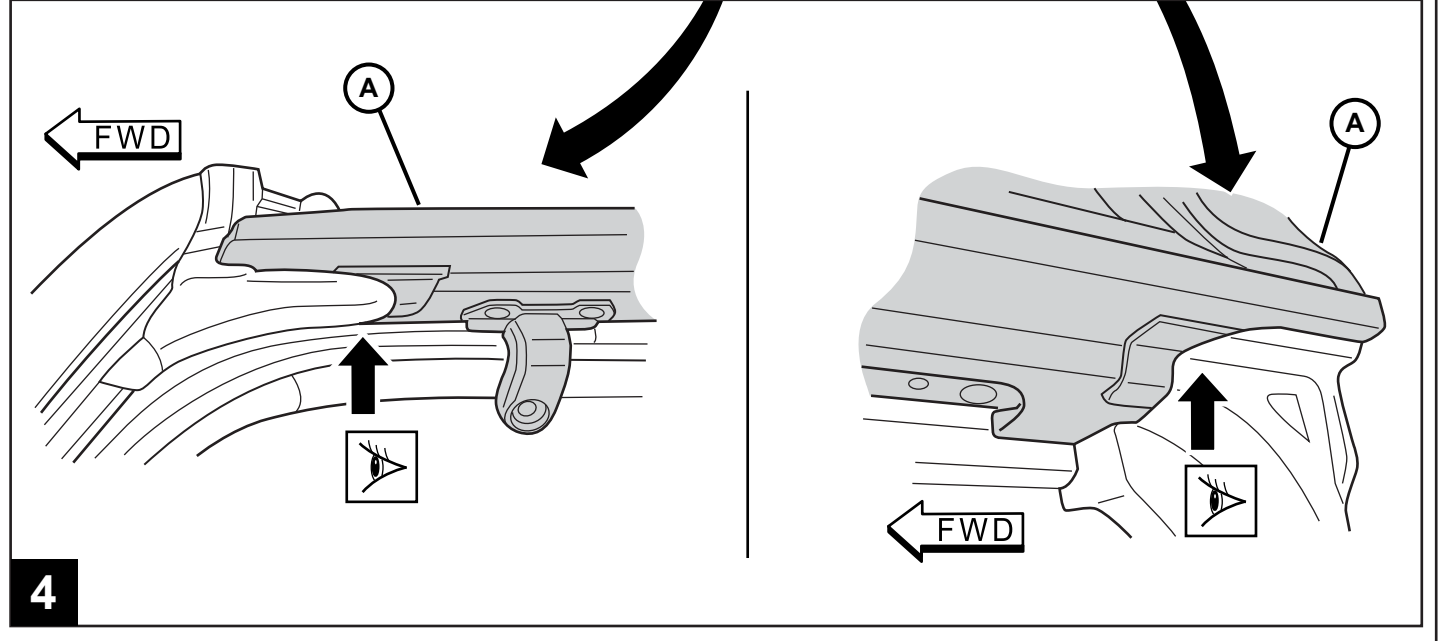

SUNRIDER FOR HARD TOP JEEP WRANGLER / GLADIATOR

www.mopar.com

9

10

11

12

2X

8