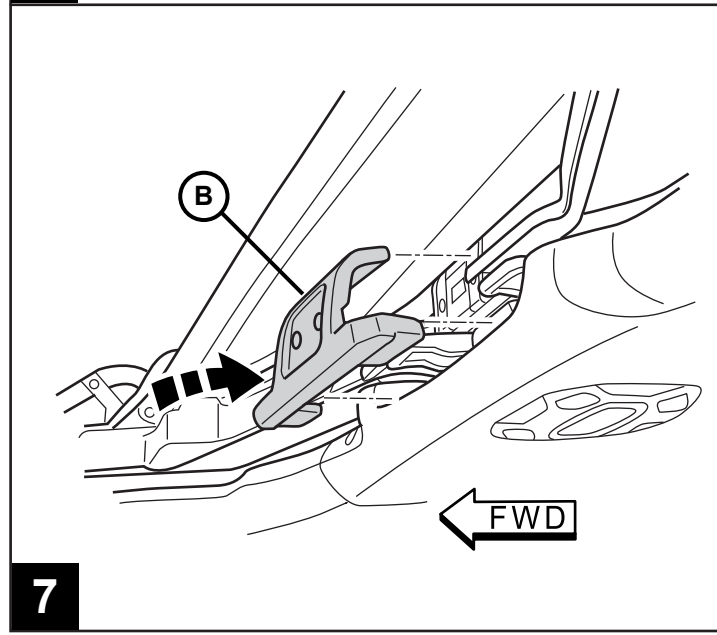

SUNRIDER FOR HARD TOP JEEP WRANGLER / GLADIATOR

www.mopar.com

9

10

11

12

2X

8