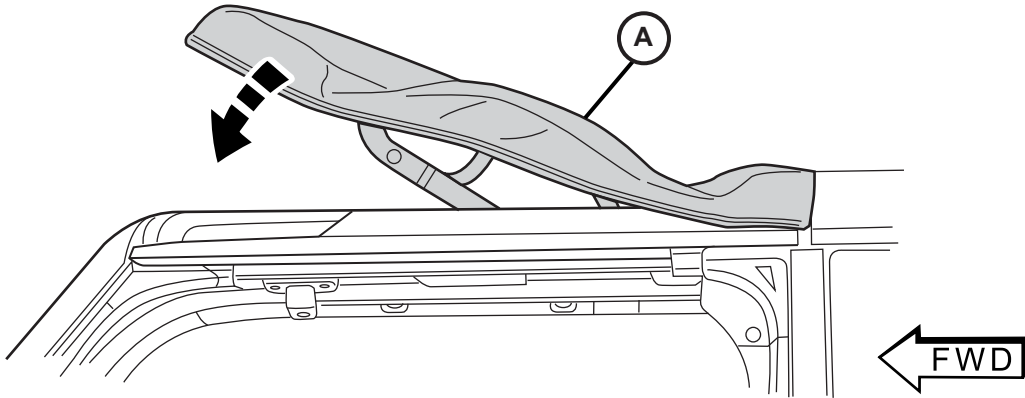

SUNRIDER FOR HARD TOP JEEP WRANGLER / GLADIATOR

www.mopar.com

9

10

11

12

2X

8