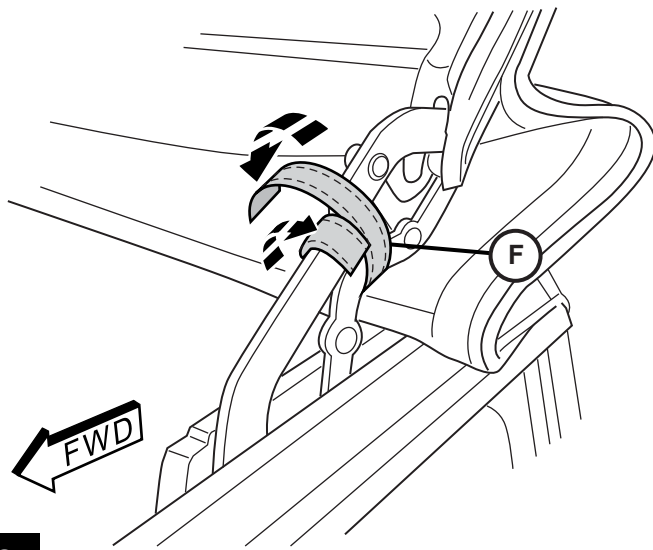

SUNRIDER FOR HARD TOP JEEP WRANGLER / GLADIATOR

www.mopar.com

9

10

11

12

2X

8