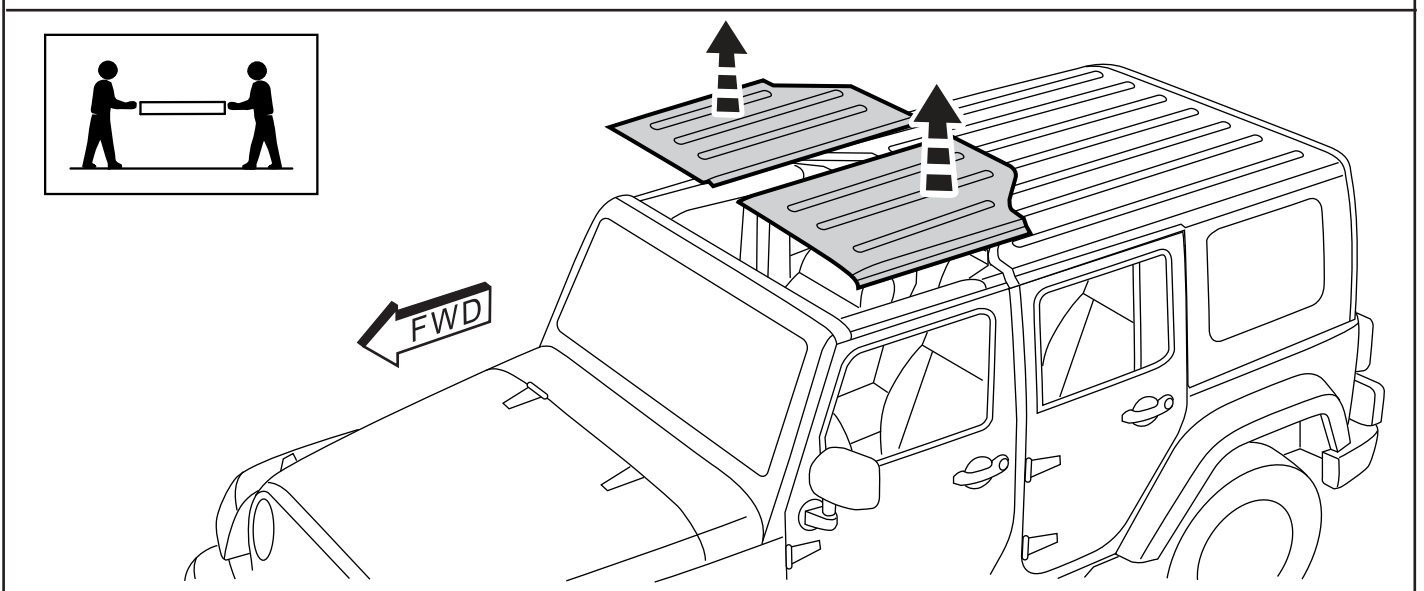

SUNRIDER FOR HARD TOP JEEP WRANGLER / GLADIATOR

www.mopar.com

9

10

11

12

2X

8