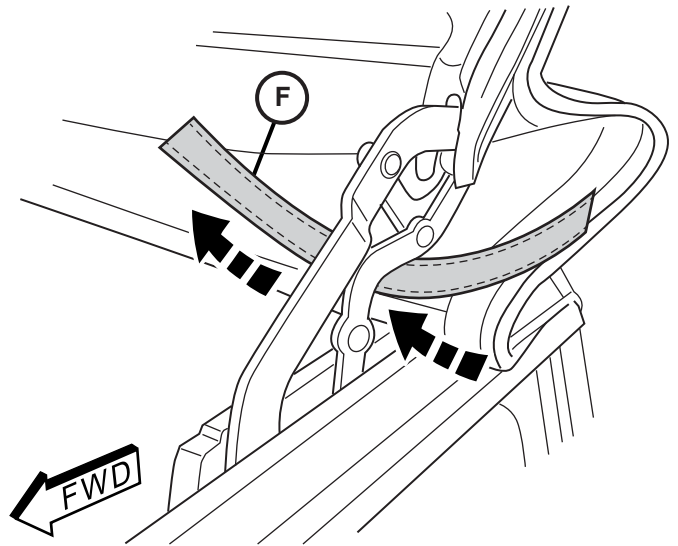

SUNRIDER FOR HARD TOP JEEP WRANGLER / GLADIATOR

www.mopar.com

9

10

11

12

2X

8