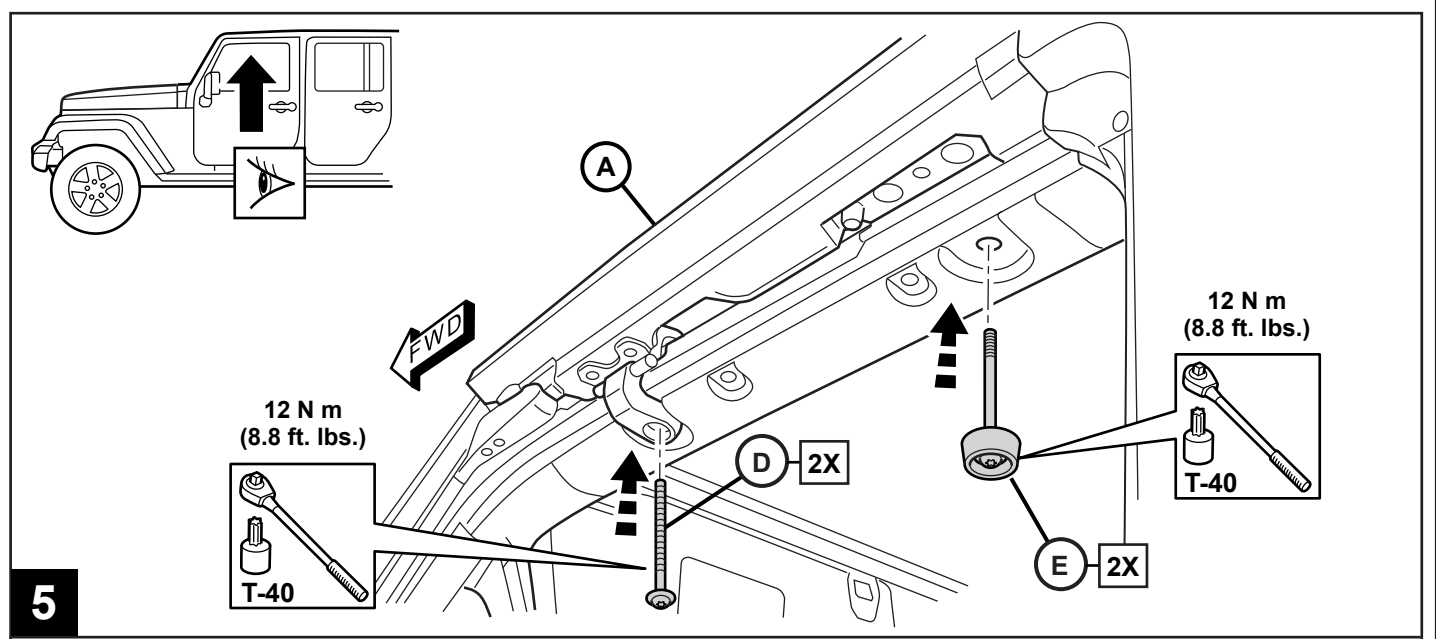

SUNRIDER FOR HARD TOP JEEP WRANGLER / GLADIATOR

www.mopar.com

9

10

11

12

2X

8