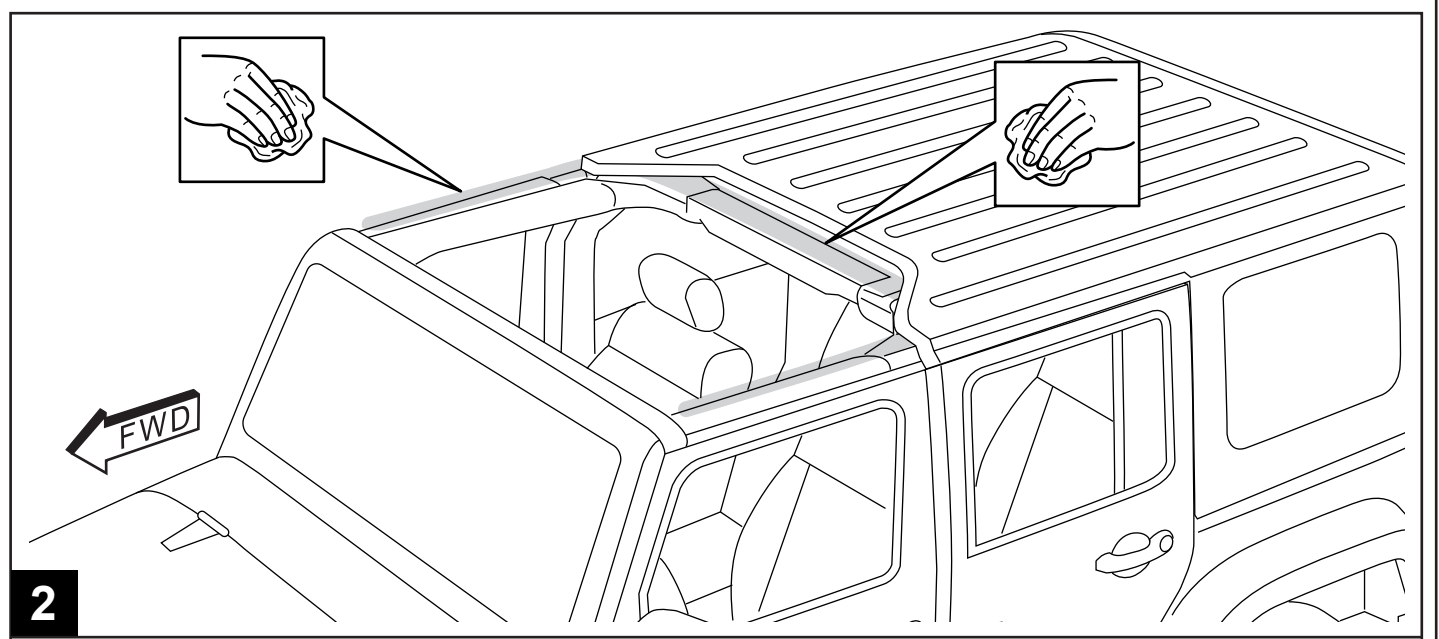

SUNRIDER FOR HARD TOP JEEP WRANGLER / GLADIATOR

www.mopar.com

9

10

11

12

2X

8