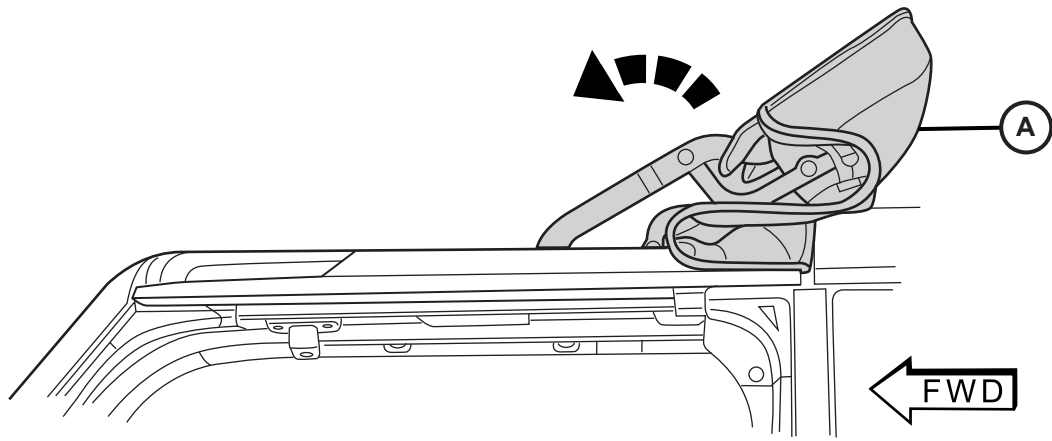

SUNRIDER FOR HARD TOP JEEP WRANGLER / GLADIATOR

www.mopar.com

9

10

11

12

2X

8