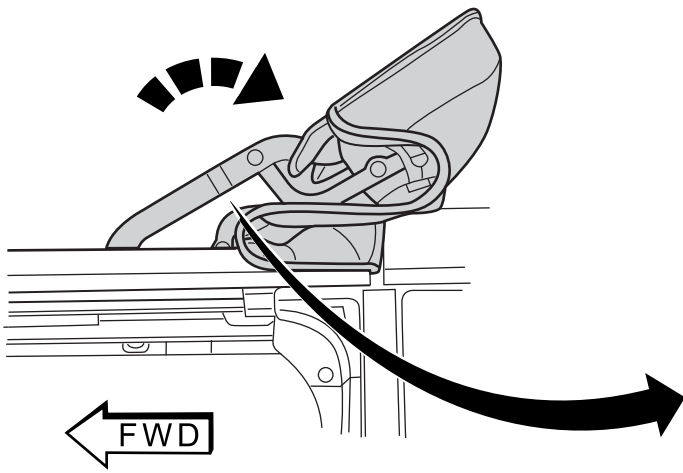

SUNRIDER FOR HARD TOP JEEP WRANGLER / GLADIATOR

www.mopar.com

9

10

11

12

2X

8