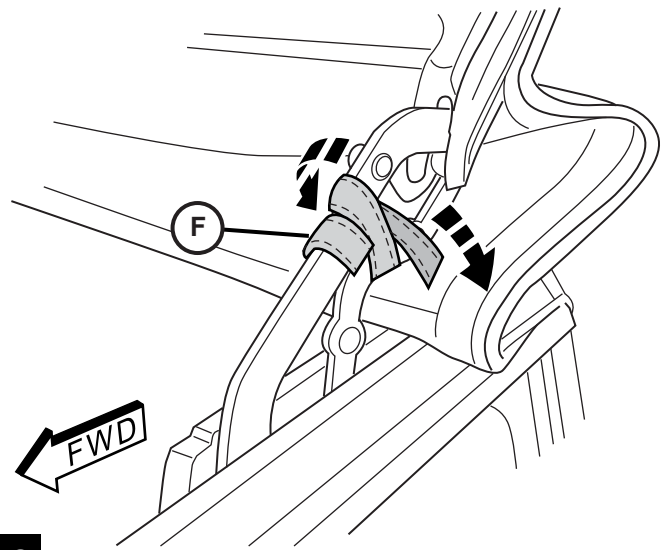

SUNRIDER FOR HARD TOP JEEP WRANGLER / GLADIATOR

www.mopar.com

9

10

11

12

2X

8