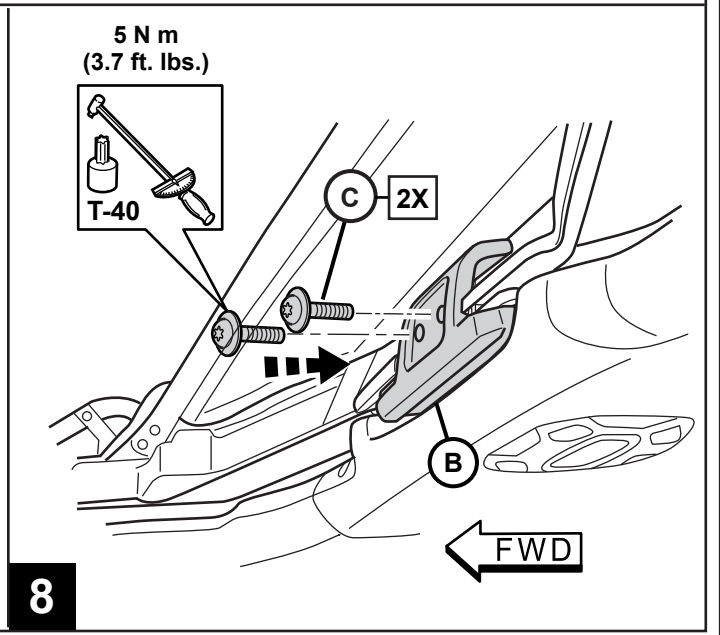

SUNRIDER FOR HARD TOP JEEP WRANGLER / GLADIATOR

www.mopar.com

9

10

11

12

2X

8