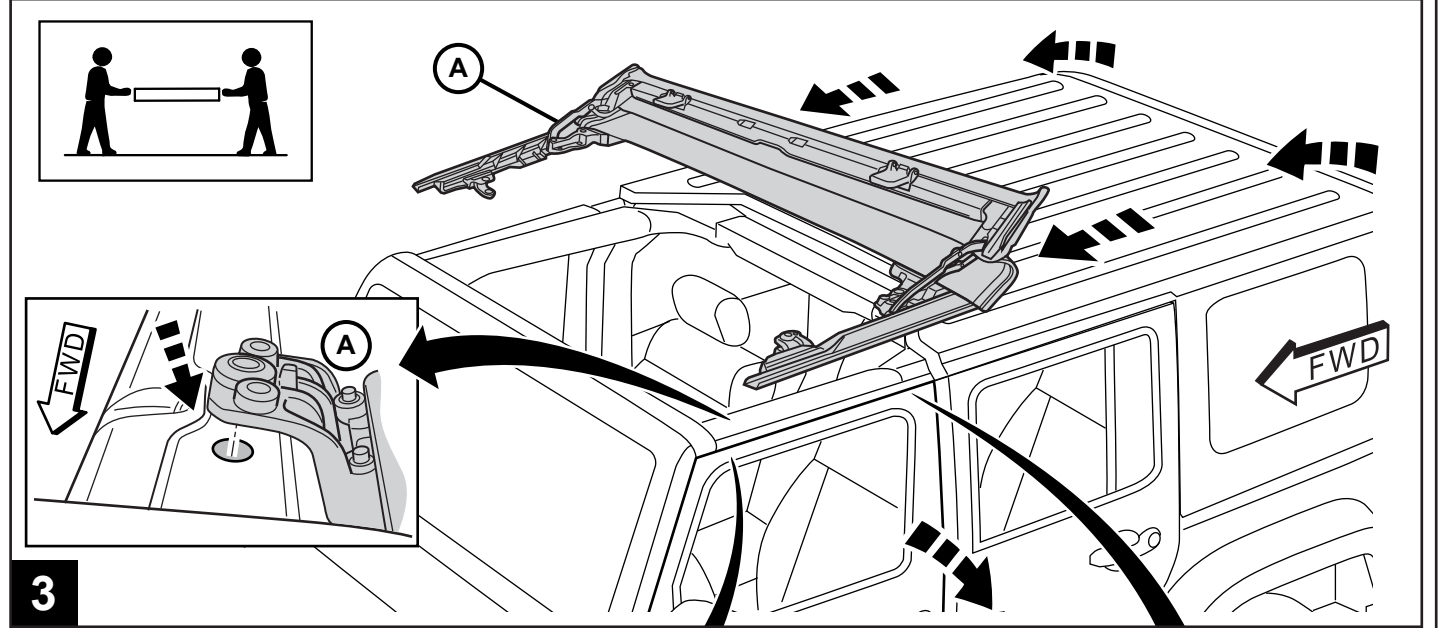

SUNRIDER FOR HARD TOP JEEP WRANGLER / GLADIATOR

www.mopar.com

9

10

11

12

2X

8