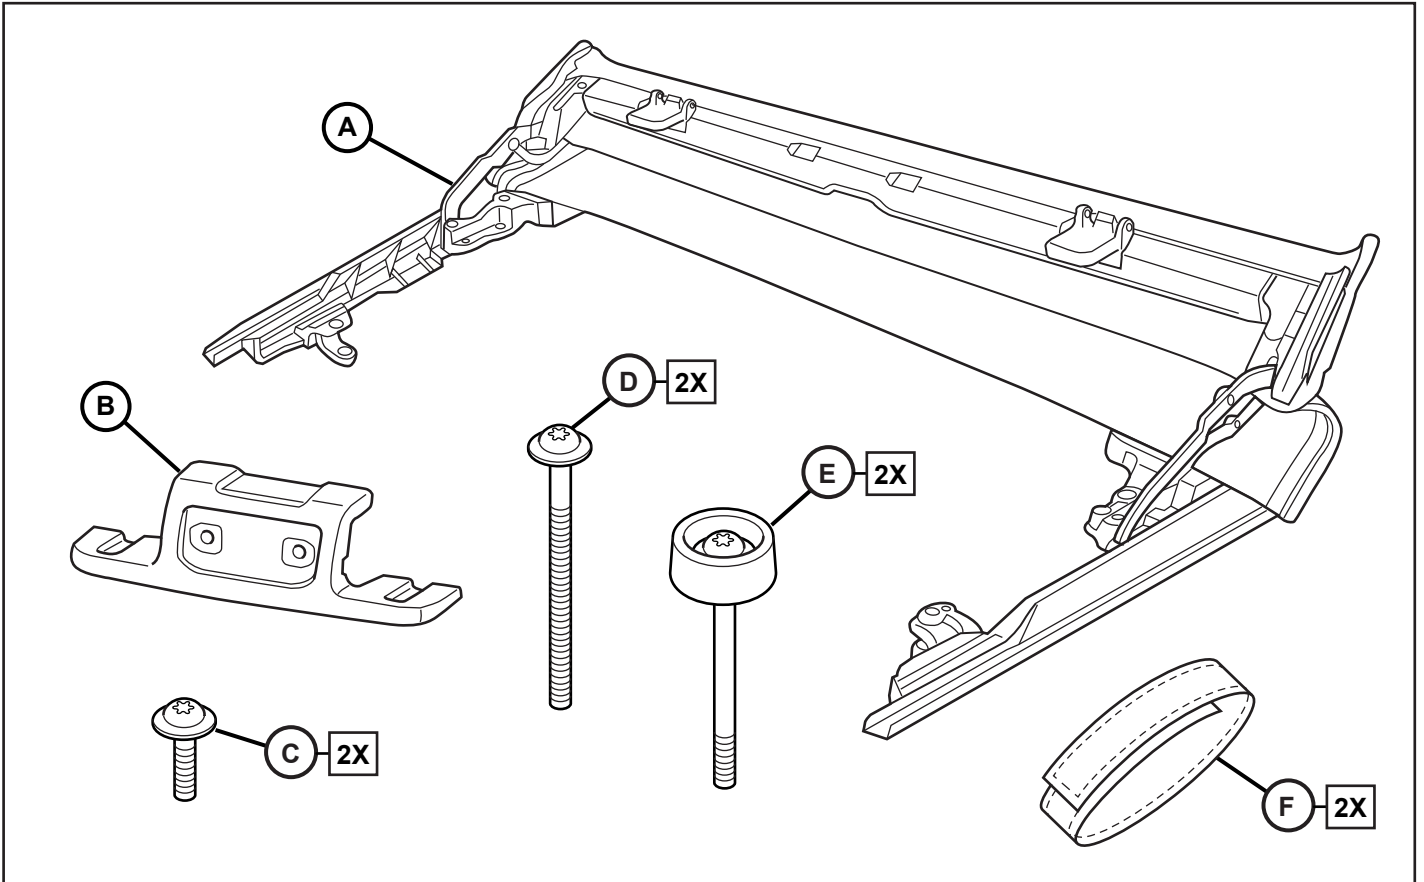

SUNRIDER FOR HARD TOP JEEP WRANGLER / GLADIATOR

www.mopar.com

9

10

11

12

2X

8

9

10

11

12

8 → 11