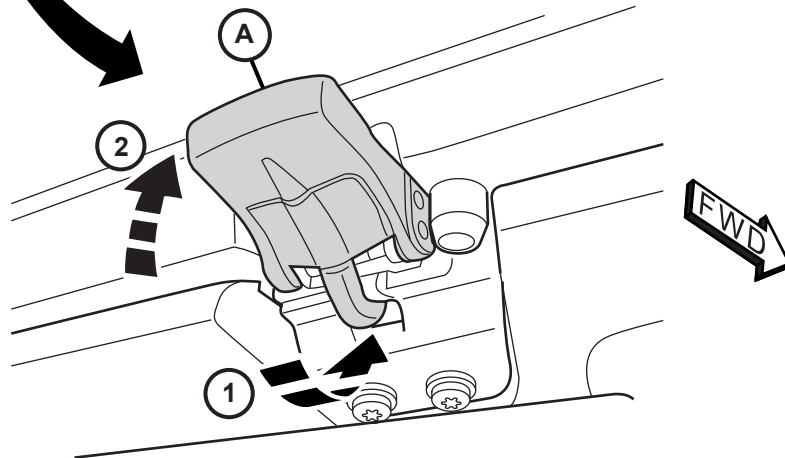

SUNRIDER FOR HARD TOP JEEP WRANGLER / GLADIATOR

www.mopar.com

9

10

11

12

2X

8