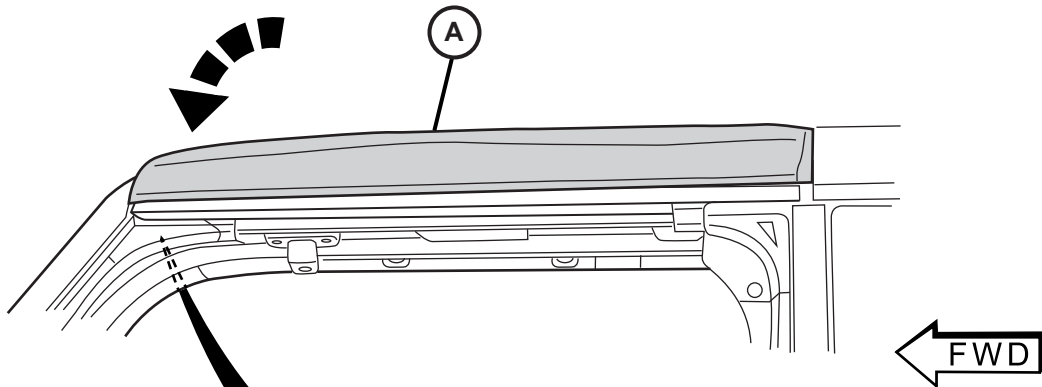

SUNRIDER FOR HARD TOP JEEP WRANGLER / GLADIATOR

www.mopar.com

9

10

11

12

2X

8