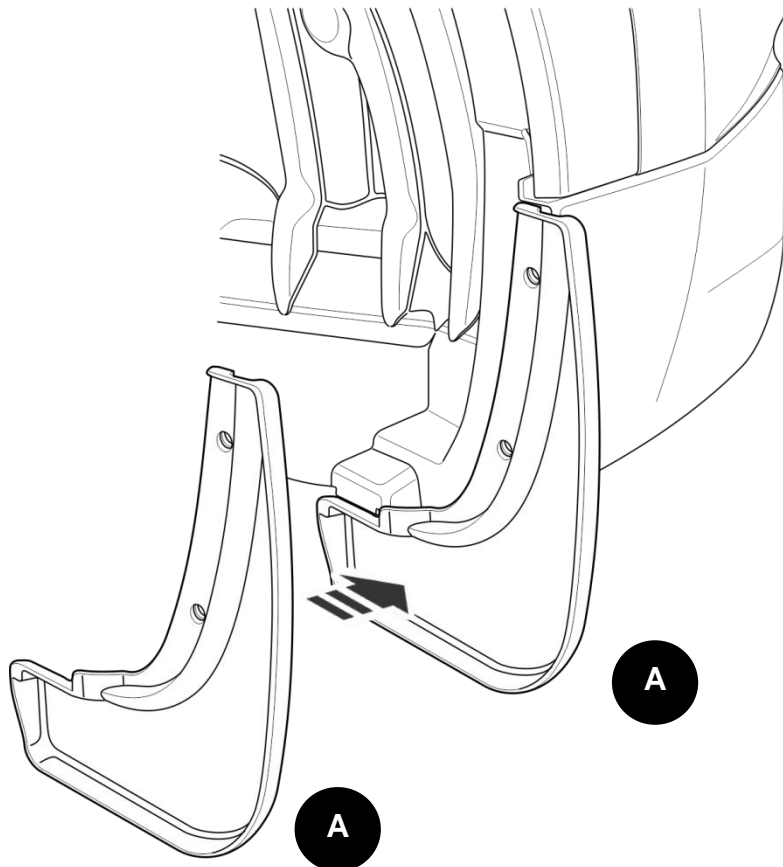

GG Splash Guards, Rear

Dodge Hornet

4.