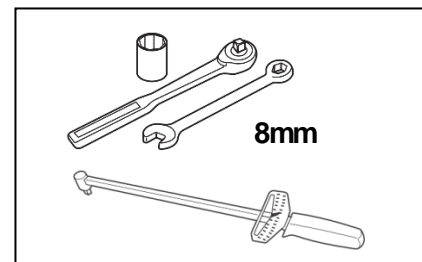

GG Splash Guards, Rear

Dodge Hornet

4.

5.