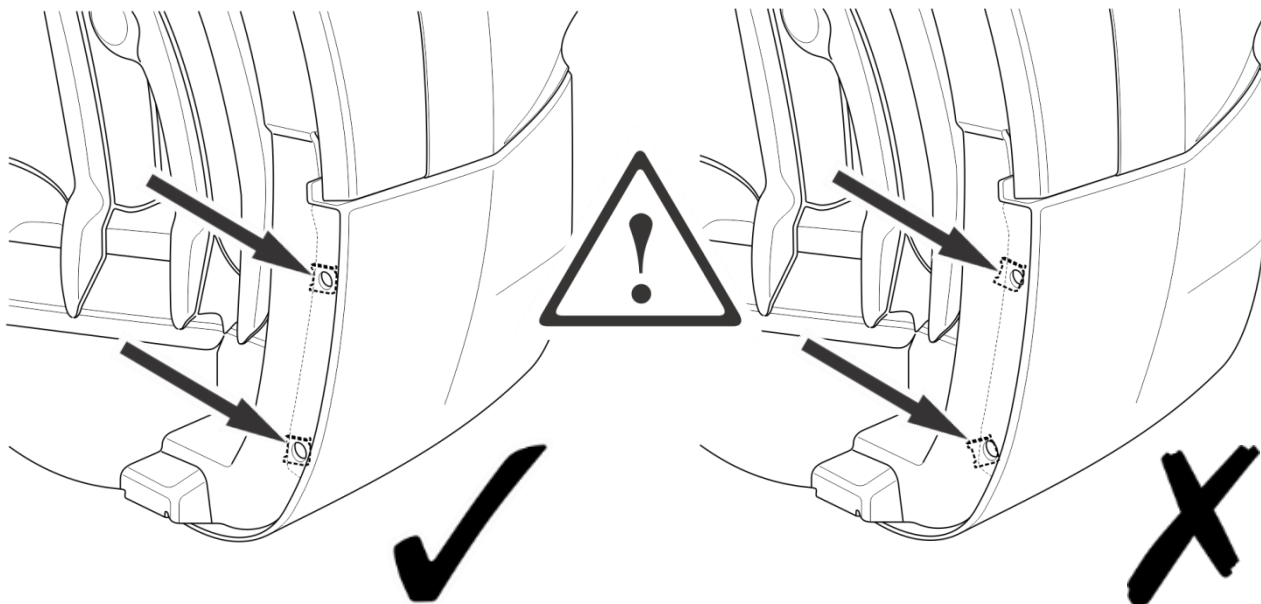

2

GG Splash Guards, Rear

Dodge Hornet

www.mopar.com

2.

3.