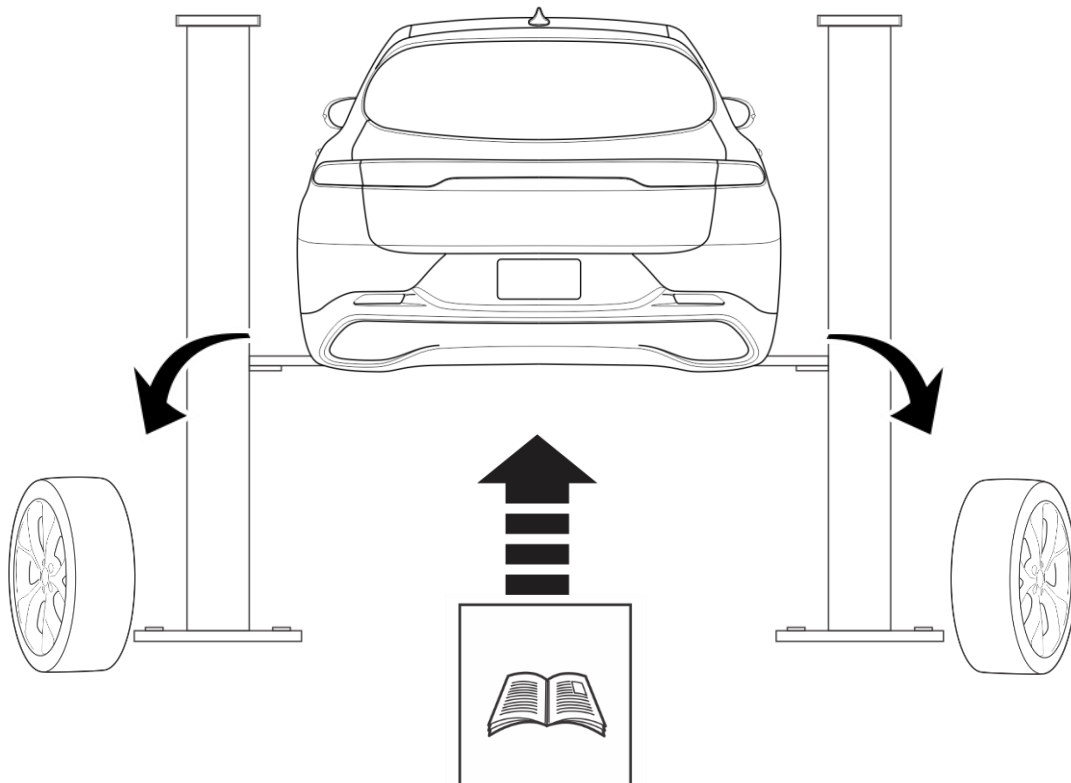

4.8mm

D X4

T-20

8mm

1.

2

GG Splash Guards, Rear

Dodge Hornet