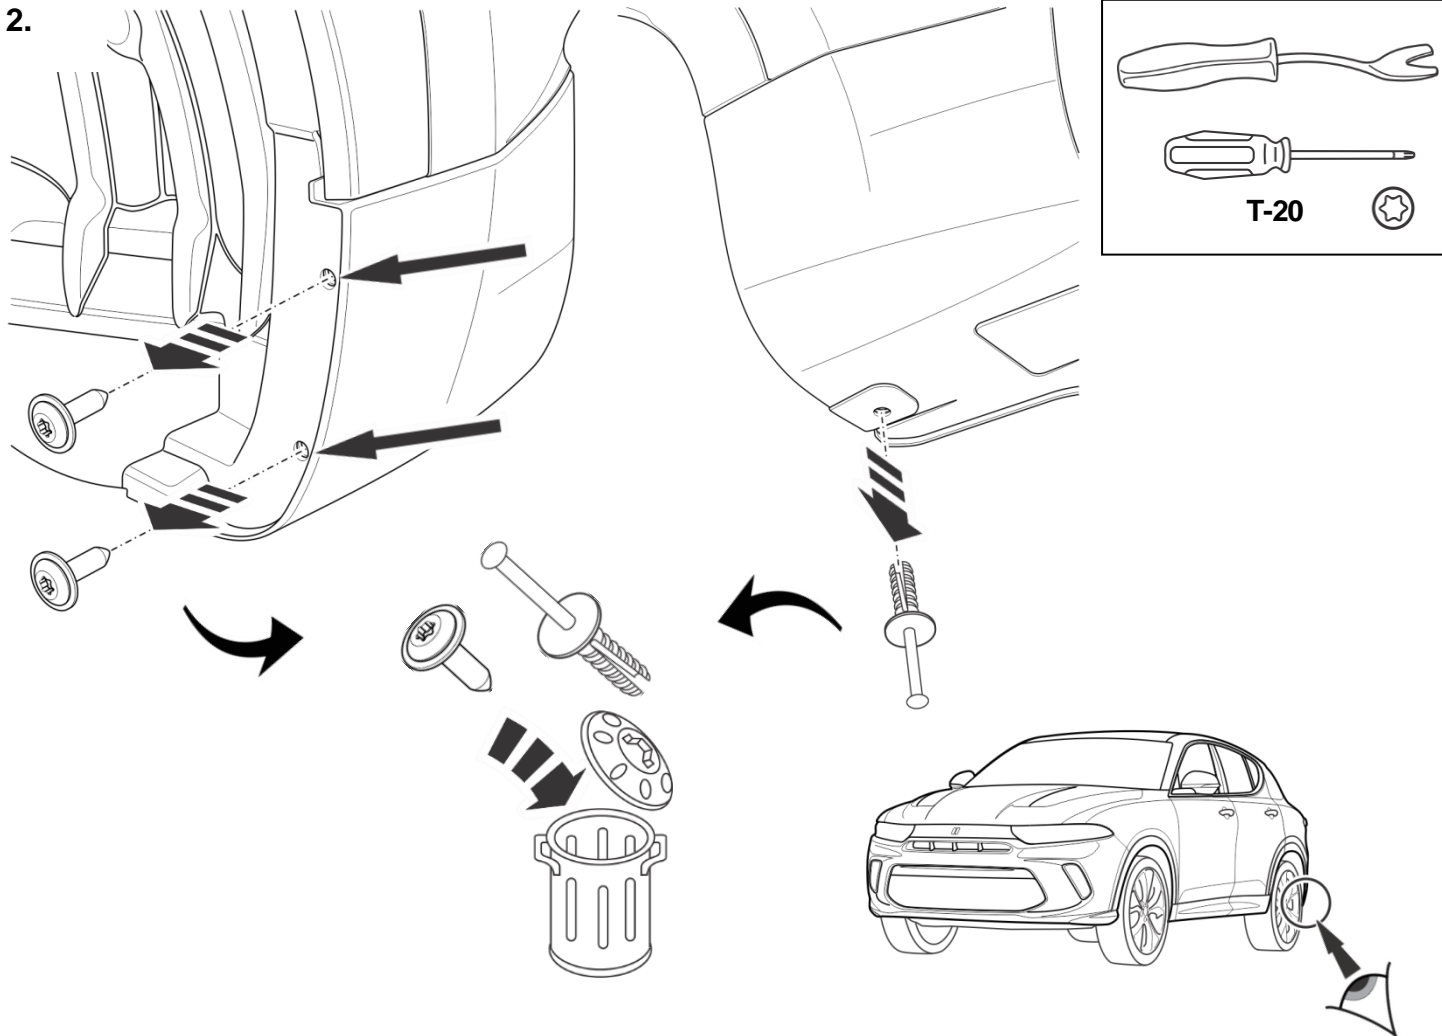

2

GG Splash Guards, Rear

Dodge Hornet

www.mopar.com

2.

3.